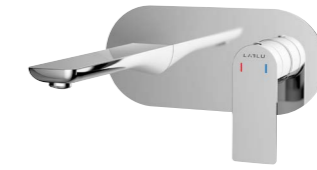

040201\*

MISCELATORE LAVABO DA PIANO  
DECK-MOUNTED WASHBASIN MIXER

040202\*

MISCELATORE LAVABO A PARETE  
WALL-MOUNTED WASHBASIN MIXER

040203\*

MISCELATORE BIDET  
BIDET MIXER

040301\*

MISCELATORE DOCCIA  
INCASSO 1 VIA  
1-WAY BUILT-IN  
SHOWER MIXER